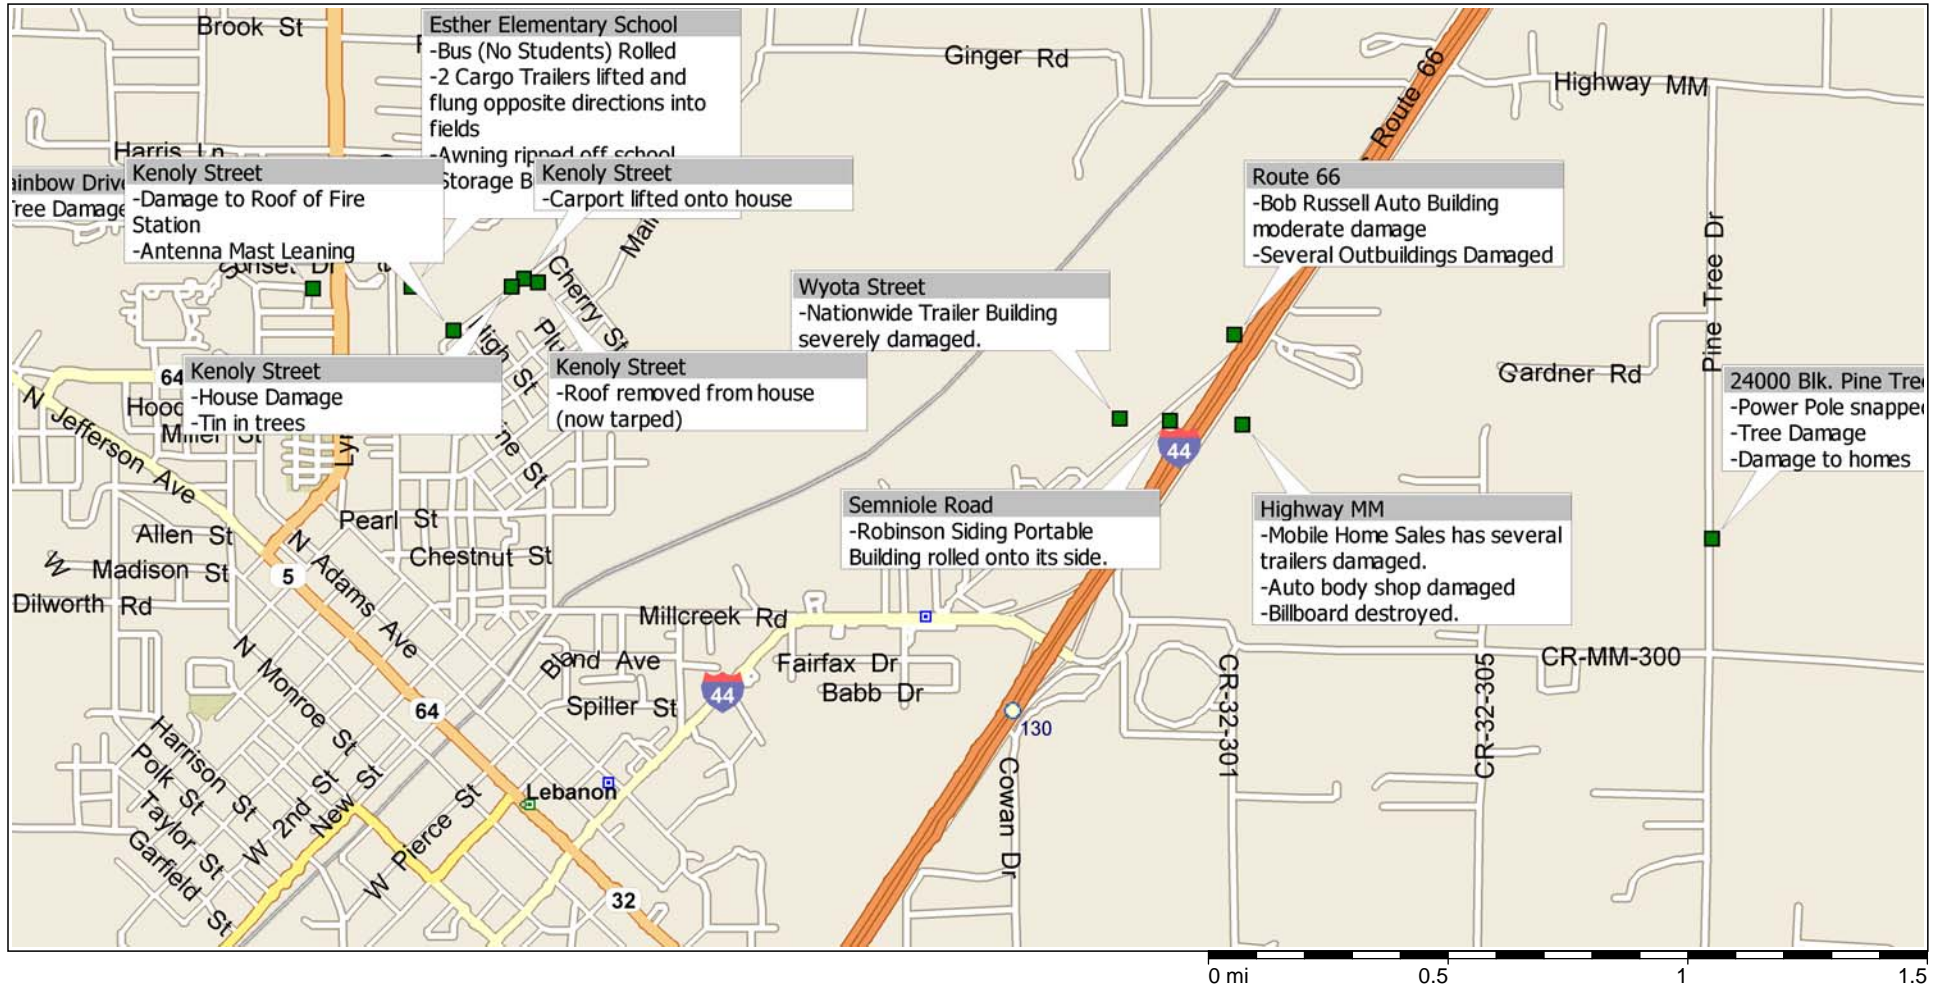

Lebanon, Missouri, United States

Copyright © and (P) 1988–2006 Microsoft Corporation and/or its suppliers. All rights reserved. <http://www.microsoft.com/streets/>
 Portions © 1990–2006 InstallShield Software Corporation. All rights reserved. Certain mapping and direction data © 2005 NAVTEQ. All rights reserved. The Data for areas of Canada includes information taken with permission from Canadian authorities, including: © Her Majesty the Queen in Right of Canada, © Queen's Printer for Ontario. NAVTEQ and NAVTEQ ON BOARD are trademarks of NAVTEQ. © 2005 Tele Atlas North America, Inc. All rights reserved. Tele Atlas and Tele Atlas North America are trademarks of Tele Atlas, Inc.